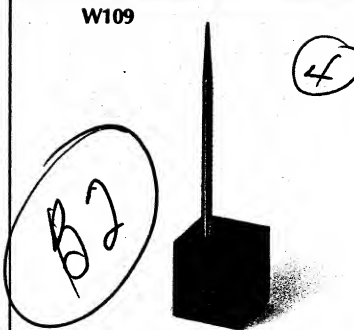

new in desk sets

E199

J113

E179

W123

C183

G113

W109

3A9

W189

M113

E169

J363

E199 Solid brass, 2" cube. With 22K gold electroplated 75 Classic ball pen.....$22.50

C183 Leather and walnut, 3½ x 5¼". With $5 ball pen, nameplate.....$22.50

W189 Walnut, 3 x 6½". With 22K gold electroplated 75 Classic ball pen, nameplate.....$20.00

J113 Jet crystal, 3½ x 3½". With $5 ball pen, nameplate.....$20.00

G113 Green onyx, 3½ x 3½". With $5 ball pen, nameplate.....$20.00

M113 Mexican onyx, 3½ x 3½". With $5 ball pen, nameplate.....$17.50

E179 Solid aluminum, 2" cube. With brushed stainless steel 75 Classic ball pen.....$17.50

W109 Solid walnut, 2" cube. With 22K gold electroplated 75 Classic ball pen.....$15.00

E169 Cast iron, 2" cube. With brushed stainless steel 75 Classic ball pen.....$15.00

W123 Walnut, 3½ x 5¼". With $5 ball pen, nameplate.....$15.00

3A9 Simulated slate 3¾ x 9¾". Two Custom Jotter ball pens.....$12.50

J363 Molded jet crystal, 3¾ x 3¾". With $5 ball pen, nameplate.....$12.50